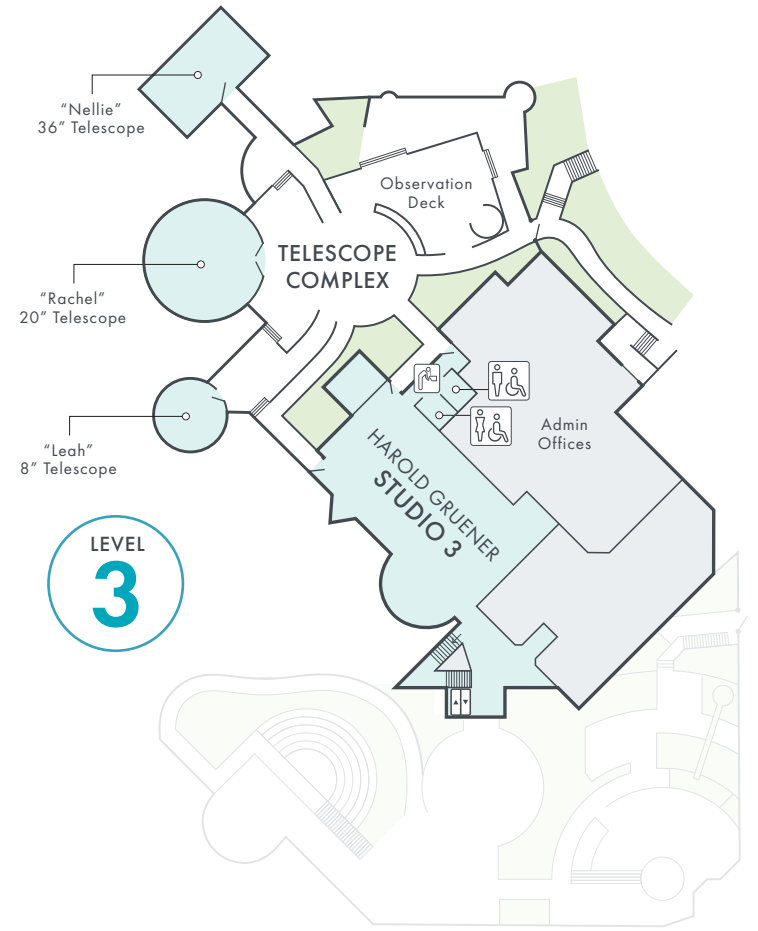

	GENDER INCLUSIVE RESTROOM Located on level 2		WOMEN'S RESTROOM		ACCESSIBLE		ELEVATOR
			MEN'S RESTROOM Located on levels 1 and 3		DRINKING FOUNTAIN		

EXHIBITIONS

FREMONT BANK STUDIO 1	NASA Ames Visitor Center
THE CLOROX COMPANY FOUNDATION STUDIO 2	Astrolight, Going the Distance
HAROLD GRUENER STUDIO 3	CoLab
LOWER LEVEL	Touch The Sun