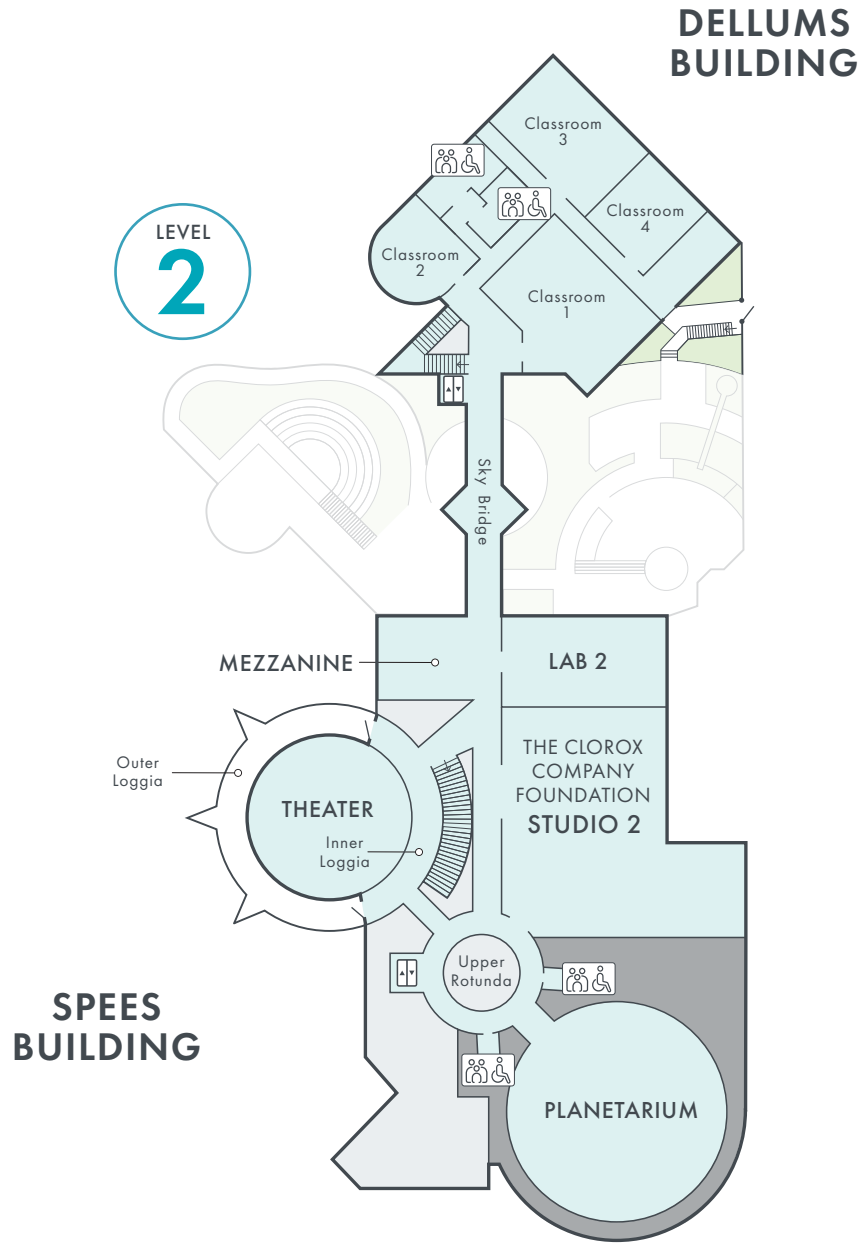

	GENDER INCLUSIVE RESTROOM Located on level 2		WOMEN'S RESTROOM		ACCESSIBLE		ELEVATOR
			MEN'S RESTROOM Located on levels 1 and 3		DRINKING FOUNTAIN		

EXHIBITIONS

FREMONT BANK STUDIO 1	NASA Ames Visitor Center
THE CLOROX COMPANY FOUNDATION STUDIO 2	Astrolight, Going the Distance
HAROLD GRUENER STUDIO 3	CoLab
LOWER LEVEL	Touch The Sun