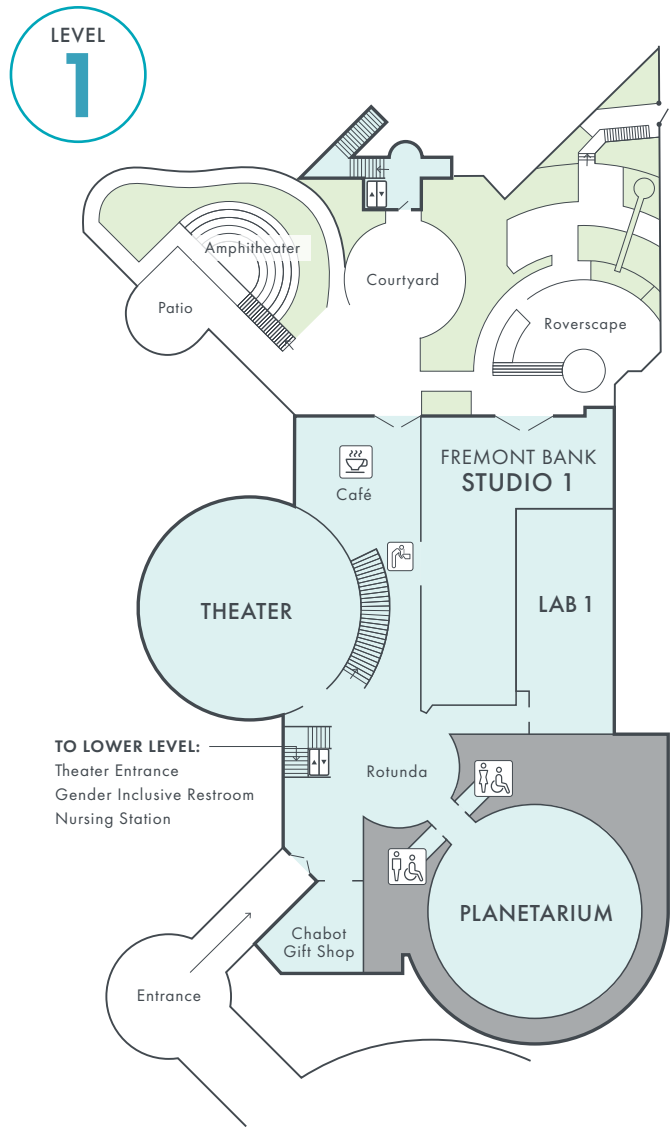

	GENDER INCLUSIVE RESTROOM Located on level 2		WOMEN'S RESTROOM		ACCESSIBLE		ELEVATOR
			MEN'S RESTROOM Located on levels 1 and 3		DRINKING FOUNTAIN		

EXHIBITIONS

FREMONT BANK STUDIO 1	NASA Ames Visitor Center
THE CLOROX COMPANY FOUNDATION STUDIO 2	Astrolight, Going the Distance
HAROLD GRUENER STUDIO 3	CoLab
LOWER LEVEL	Touch The Sun